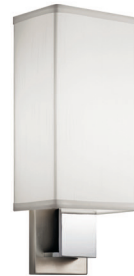

The breadth of Kichler Lighting Products for Professional Lighting Solutions has expanded to feature more:

Universal Voltage (120V-277V) on select Sconce and Vanity fixtures

Energy Star® and Title 24 qualified fixtures to ensure quality light output and efficiency

Durable components that have been tested and re-tested to withstand 24/7 illumination

White Acrylic Diffuser

J | 11315 NILED, OZLED

White Acrylic Diffuser

K | 11319 NILED, OZLED

White Acrylic Diffuser with Natural Linen

L | 10421 SNLED

White Acrylic Diffuser with White Linen

M | 10438 NCHLED

White Acrylic Diffuser with White Linen

N | 10439 NCHLED

White Acrylic Diffuser

O | 10620 NILED

	ITEM #	FINISH	LIGHT SOURCE	LED FIXTURE OUTPUT	DIMENSIONS	EXT.	HCWO	NOTES
J	11315	NILED, OZLED	(1) 22W	3000K, 90 CRI, 1375 Lumens, 63 LPW	7W x 16H	3.75	8	Dimmable. 120-277V
K	11319	NILED, OZLED	(1) 15W	3000K, 90 CRI, 925 Lumens, 62 LPW	9.5W x 10.75H	3.75	5.25	Dimmable. 120-277V
L	10421	SNLED	(1) 16W	3000K, 90 CRI, 910 Lumens, 57 LPW	12W x 10H	4	5	Dimmable. Linen shade.
M	10438	NCHLED	(1) 8W	3000K, 90 CRI, 420 Lumens, 53 LPW	5.5W x 14.25H	3.75	5.25	Dimmable. Linen shade.
N	10439	NCHLED	(1) 16W	3000K, 90 CRI, 880 Lumens, 55 LPW	11W x 14.25H	3.75	5.25	Dimmable. Linen shade.
O	10620	NILED	(1) 16W	3000K, 90 CRI, 790 Lumens, 50 LPW	13W x 9.5H	4	5	Dimmable.